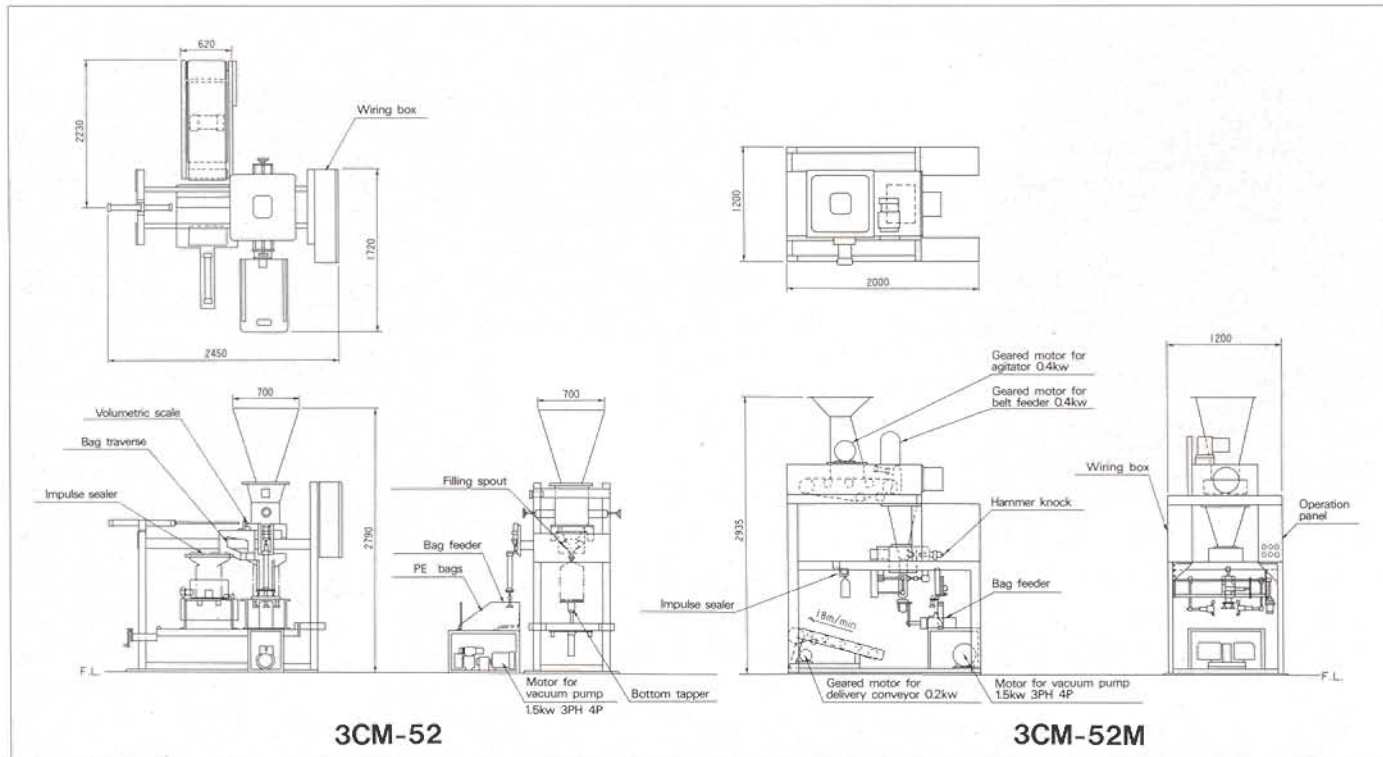

NL

NEWLONG

Automatic Bagging Machine

3CM-52 SERIES

●GARDENING SOIL ●CULTURE SOIL ●GRAVEL ●COMPOST ●GRANULES

**3CM-52**

Automatic bagging machine with volumetric batcher

Especially for gardening soil, gravel, compost and granules of same kind. Automatic system for bag feeding, filling and closing (empulse-sealing). The compact - designed with a minimum space serves to improve packing work and to save labor cost. This is really a kind of smallest autobagging machine. There are two classes, 3CM-52 and 3CM-52M, depending on the products to be bagged.

**3CM-52M**

NEWLONG MACHINE WORKS, LTD.

POWERFUL SYSTEM FOR GARDENING SOIL OR GRANULES

FEATURES

- Fully automatic system from bag feeding, filling, closing (impulse seal), to delivery.
- Incorporating a volumetric or weighing scale (volumetric only for 3CM-52M).
- Compact design minimizes a space required for installation.
- Efficient for improving work condition and saving labor.
- Simple to operate only with press button operation.

SPECIFICATIONS

Specifications subject to change without prior notice.

SPECS	MODEL	3CM-52	3CM-52M
Bag size		Mono-polyethylene bag 500-620(L) × 400-420(W) 0.12 mm	Mono-polyethylene bag 290(L) × 190(W) 0.08 mm thick (2 litre) 420(L) × 280(W) 0.10 mm thick (6 litre)
Filling capacity		16 - 22 litre	2 - 6 litre
Bagging speed		Max. 400 - 450 bags/hour	Max. 400 bags/hour (2 litre/bag)
Scale		Volumetric or weighing	Volumetric only
Bag closure		Impulse sealing	Impulse sealing
Power required		4.9 KVA	6.2 KVA
Compressed air		5kg/cm ² , 400Nl/min. at 450 bags/hour	5kg/cm ² , 400Nl/min. at 400 bags/hour
Vacuum pump		1.5 kw.	1.5 kw.